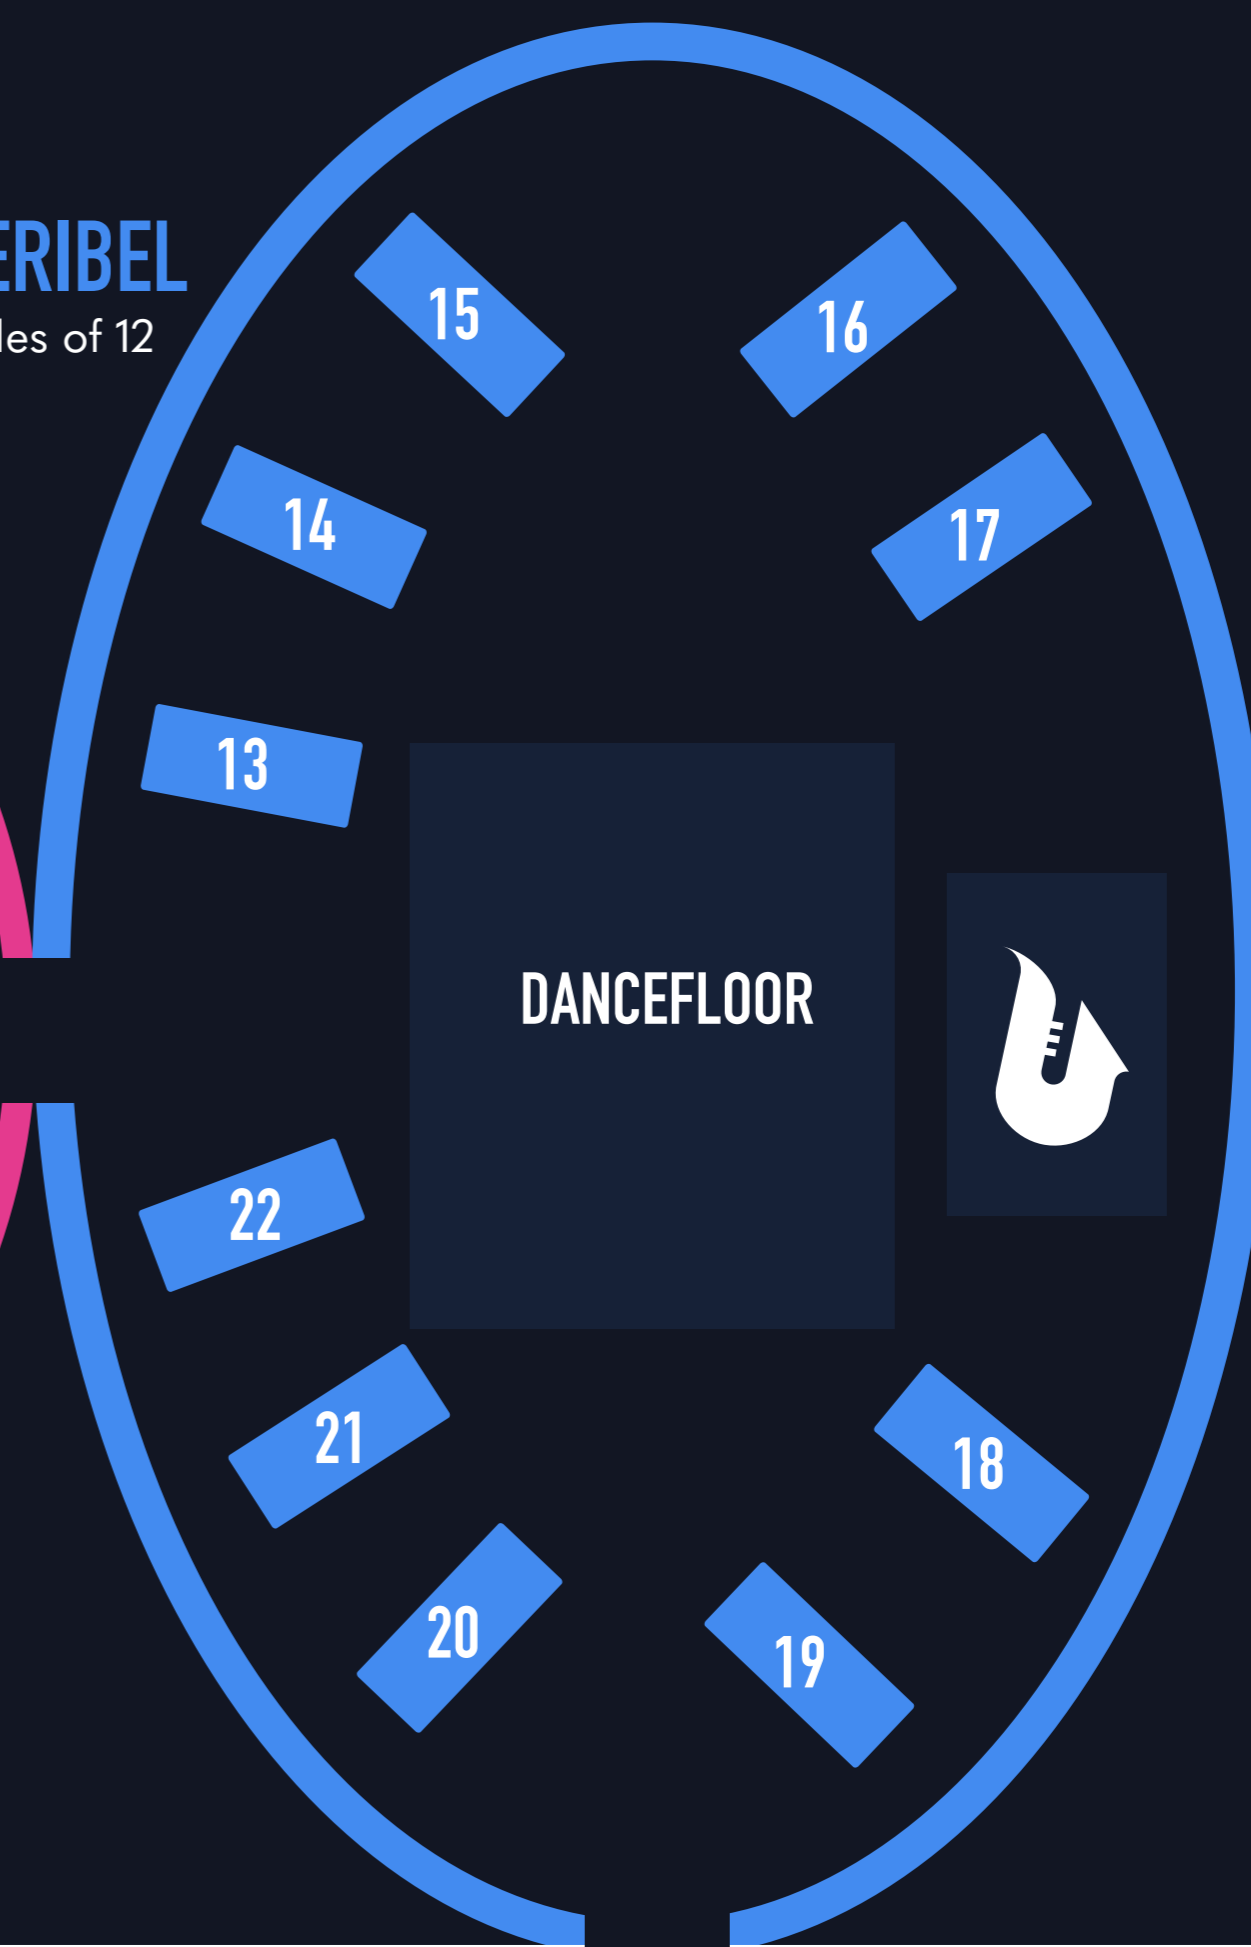

TICKET DESK

ST ANTON

Tables of 7

VERBIER

Tables of 8

MERIBEL

Tables of 12

COURCHEVEL

Tables of 10

CHILL-OUT AREA

BAR

PHOTOBOOTH